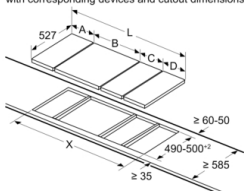

Serie | 6, Flexinduktionshäll, 30 cm, Svart PXX375FB1E

measurements in mm

When installing two Domino units right next to a hob, two assembly kits (HEZ394301) are required.

measurements in mm

When installing two or more Domino units side-by-side, one or more assembly kits are required (2 units = 1 assembly kit, 3 units = 2 assembly kits, etc.).

Mått i mm
Domino-kombinationer med matchande enhets- och ursägningsmått

Breddtyp:
Produktbredd:

	A	B	C	D	L	X
2x30	306	306	-	-	612	576
1x30, 1x40	306	396	-	-	702	666
1x30, 1x60	306	606	-	-	912	876
1x30, 1x70*	306	710	-	-	1016	980
1x30, 1x80	306	816	-	-	1122	1086
1x30, 1x90	306	916	-	-	1222	1186
2x40	396	396	-	-	792	756
1x40, 1x60	396	606	-	-	1002	966
1x40, 1x70*	396	710	-	-	1106	1070
1x40, 1x80	396	816	-	-	1212	1176
1x40, 1x90	396	916	-	-	1312	1276
3x30	306	306	306	-	918	882
2x30, 1x40	306	306	396	-	1008	972
2x30, 1x60	306	306	606	-	1218	1182
2x30, 1x70*	306	306	710	-	1322	1286
2x30, 1x80	306	306	816	-	1428	1392
2x30, 1x90	306	306	916	-	1528	1492
1x30, 2x40	306	396	396	-	1098	1062
1x30, 1x40, 1x60	306	396	606	-	1308	1272
1x30, 1x40, 1x70*	306	396	710	-	1412	1376
1x30, 1x40, 1x80	306	396	816	-	1518	1482
1x30, 1x40, 1x90	306	396	916	-	1618	1582
2x40, 1x60	396	396	606	-	1398	1362
4x30	306	306	306	306	1224	1188

measurements in mm
Assembly kit (HEZ394301) for Domino

B: Dependent on the cut-out depth

measurements in mm

When installing a Domino unit right next to a hob, an assembly kit (HEZ394301) is required.